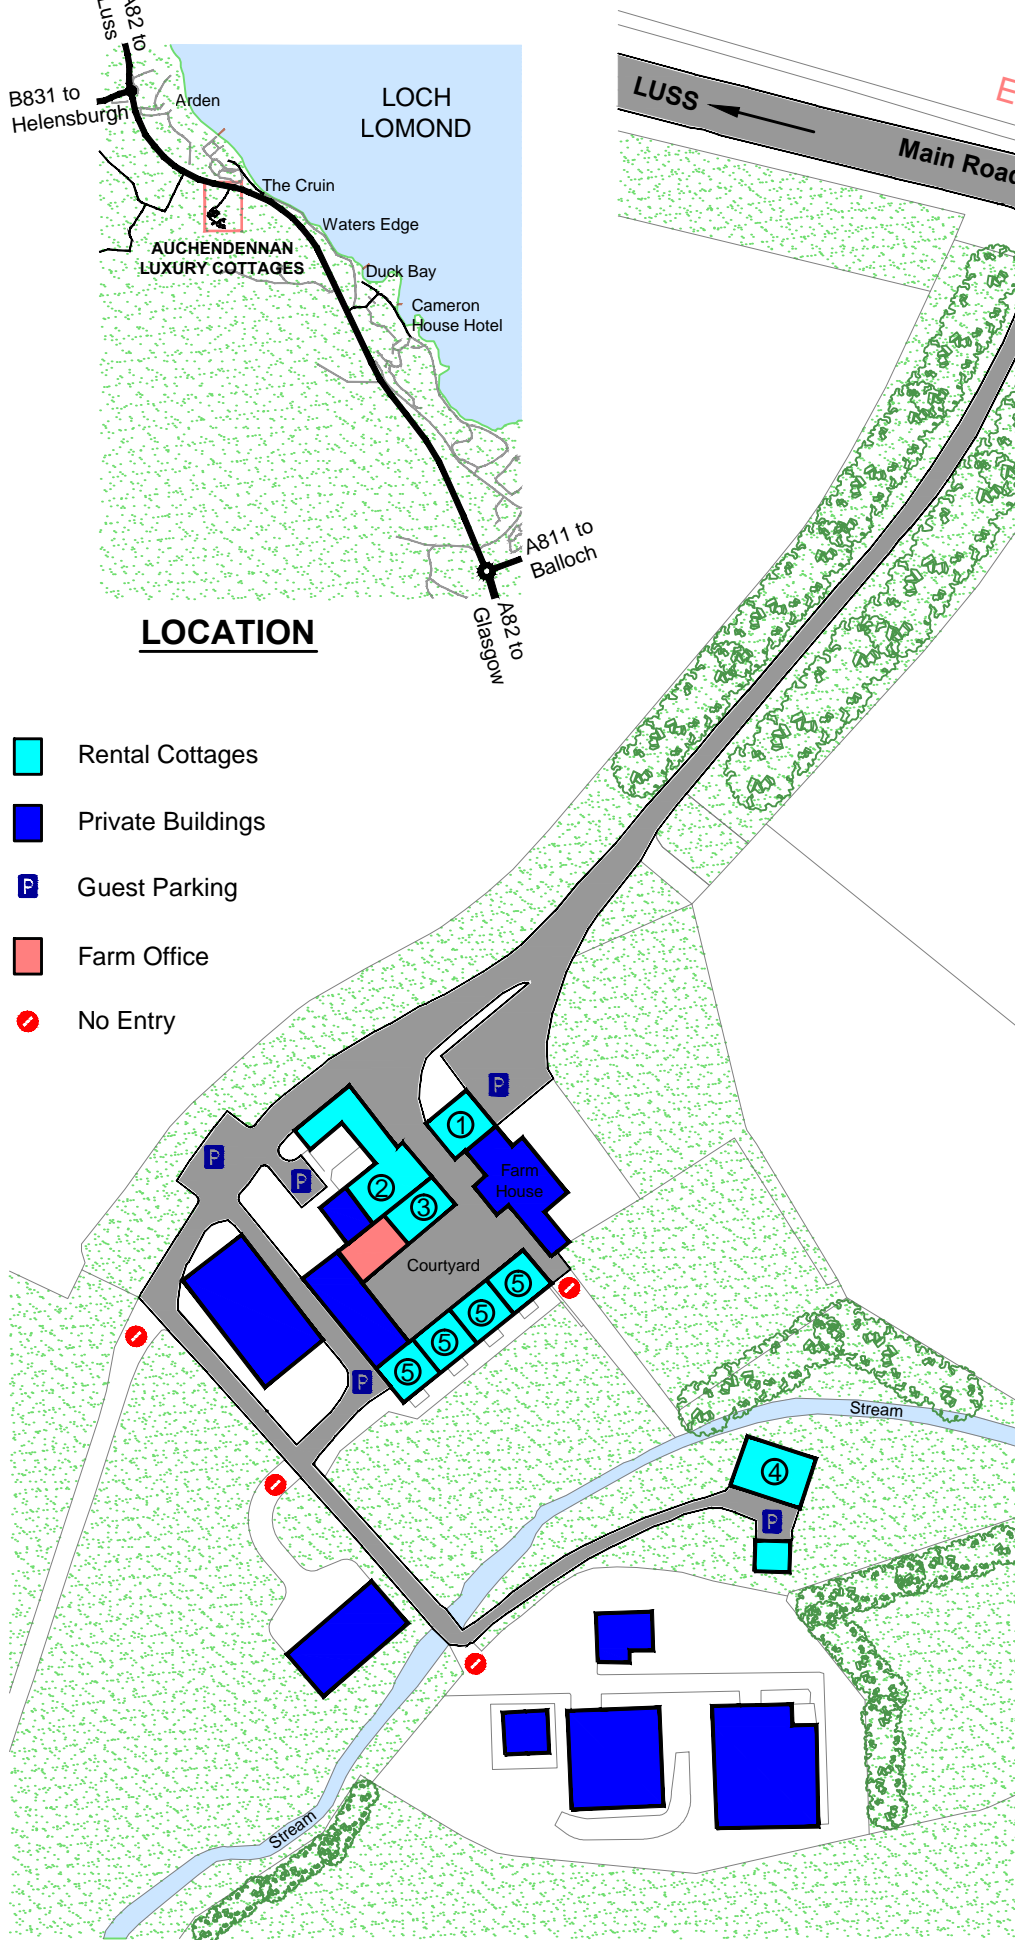

LOCATION

- Rental Cottages
- Private Buildings
- P Guest Parking
- Farm Office
- ⊘ No Entry

1. Rose Cottage

2. Auchendennan Farm Cottage

3. Courtyard Studio

4. Burnbeag Cottage

5. Garden Cottages

Auchendennan Luxury Self Catering Cottages

SITE MAP

Auchendennan Farm by Arden, G83 8RB.

NB: Guests should report to the Farm Office (in the Courtyard) to check in and collect property keys